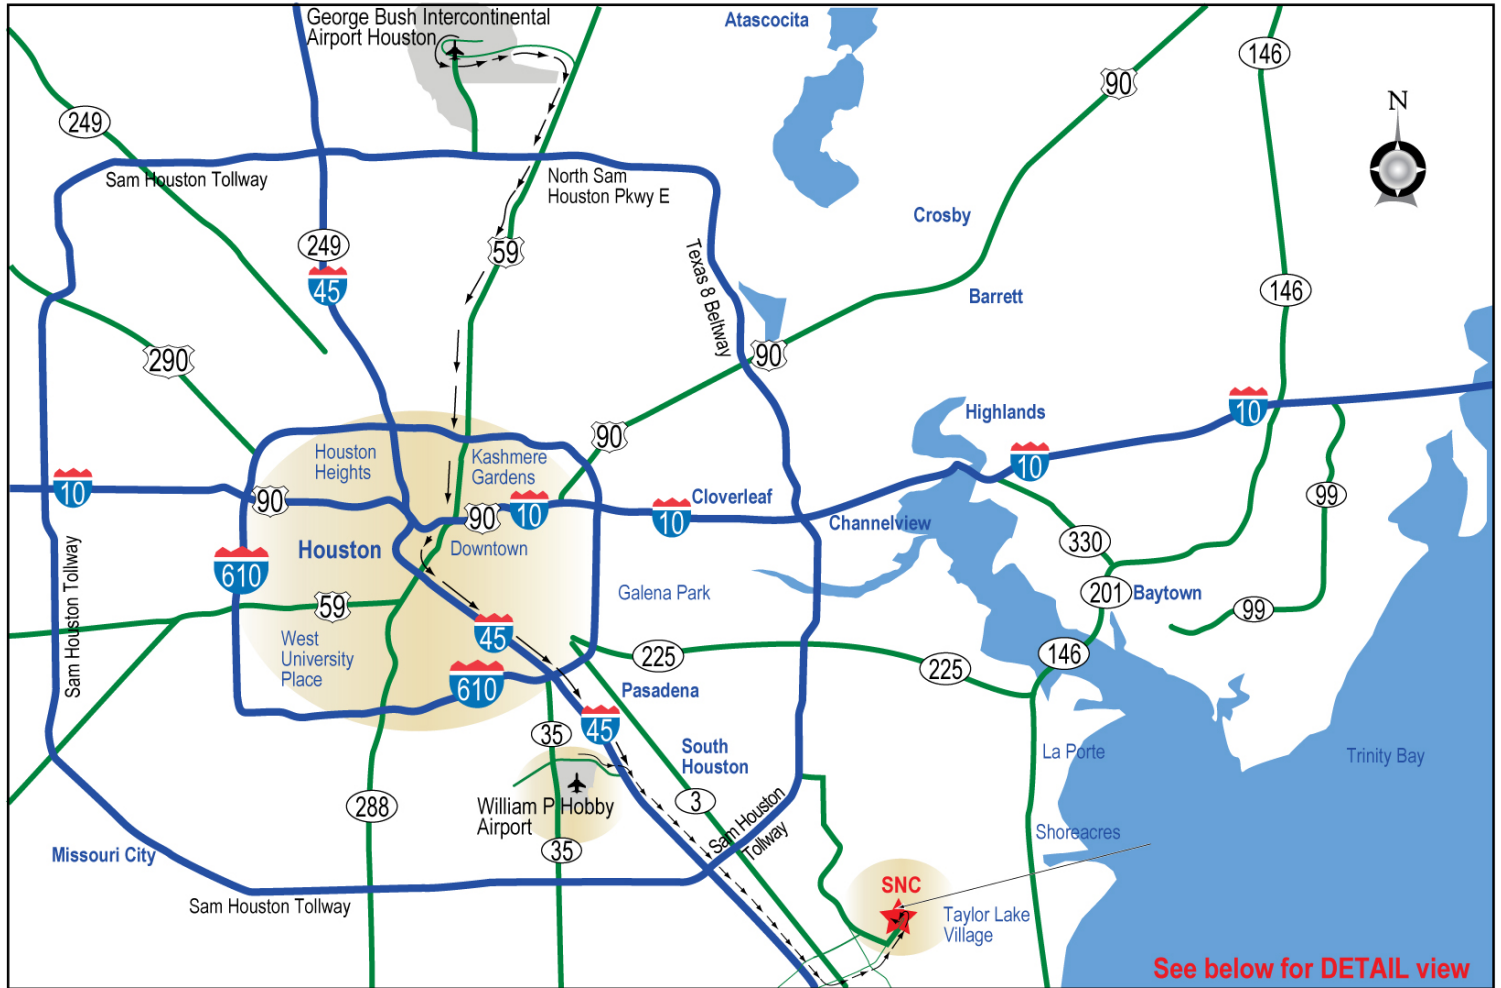

Driving Directions to **SNC** 2625 Bay Area Blvd #190 Houston, TX 77058
from Intercontinental Airport Houston (IAH) and William P Hobby Airport (HOU)

SNC Houston
281.990.8987

FROM George Bush Intercontinental Airport - Houston (IAH)
2800 N Terminal Rd, Houston, TX 77032

1. Head northwest on N Terminal Rd toward John F Kennedy Blvd 0.9 mi
2. Turn left at John F Kennedy Blvd 0.3 mi
3. Turn left at Jetero Blvd/Mecom Rd 0.2 mi
4. Slight left to stay on Jetero Blvd/Mecom Rd 1.4 mi
5. Continue onto Will Clayton Pkwy 2.3 mi
6. Slight right toward 4th St/Eastex Freeway Service Rd 0.2 mi
7. Continue straight onto 4th St/Eastex Freeway Service Rd 1.7 mi
8. Take the ramp on the left onto US-59 S 15.3 mi
9. Take the exit onto I-45 S toward Galveston 19.7 mi until you get to the Bay Area Blvd exit. Take Bay Area Blvd exit onto the I-45 feeder road toward Bay Area Blvd.
10. While traveling south on the I-45 feeder toward Bay Area, travel under the overpass and exit onto 2nd Bay Area Blvd exit towards NASA Clear Lake area (if you get off on Bay Area too early, you'll be heading West towards Baybrook mall).
11. Travel East on Bay Area Blvd for approximately 5 miles.
12. Once you cross over Space Center Blvd (while still traveling on Bay Area Blvd), look for 2625 Bay Area Blvd on your left. Turn in front of the McDonald's
13. 2625 Bay Area Blvd is the building with the Lockheed-Martin logo... there is visitor parking in the back behind the building

FROM William P Hobby Airport - Houston (HOU)
8183 Airport Blvd, Houston, TX 77061

1. Exit onto Airport Blvd and head east until you get to I-45 (Gulf Freeway)
2. Turn right onto I-45 feeder and merge onto I-45 South
3. Travel on I-45 south for about 12 miles until you get to the Bay Area Blvd exit. Take Bay Area Blvd exit onto the I-45 feeder road toward Bay Area Blvd.
4. While traveling south on the I-45 feeder toward Bay Area, travel under the overpass and exit onto 2nd Bay Area Blvd exit towards NASA Clear Lake area (if you get off on Bay Area too early, you'll be heading West towards Baybrook mall).
5. Travel East on Bay Area Blvd for approximately 5 miles.
6. Once you cross over Space Center Blvd (while still traveling on Bay Area Blvd), look for 2625 Bay Area Blvd on your left. Turn in front of the McDonald's
7. 2625 Bay Area Blvd is the building with the Lockheed-Martin logo... there is visitor parking in the back behind the building

Sierra Nevada Corporation
2625 Bay Area Blvd #190
Houston, TX 77058

SNC Houston - 281.990.8987